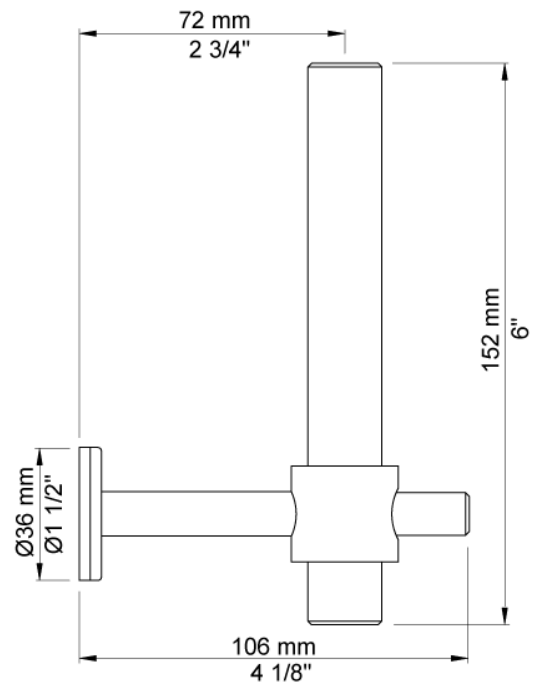

--

Date:

Client:

Project:

T14

Spare toilet roll holder.

**Available in colors**

Color 02, Grey	Color 17, Gloss black
Color 04, Light blue	Color 18, White
Color 05, Orange	Color 19, Natural brass
Color 06, Light green	Color 20, Brushed chrome
Color 08, Yellow	Color 21, Carmine red
Color 09, Dark grey	Color 25, Pink
Color 12, Mocca	Color 27, Matt black
Color 14, Bright red	Color 28, Matt white
Color 15, Dark blue	Color 40, Brushed stainless steel
Color 16, Polished chrome	